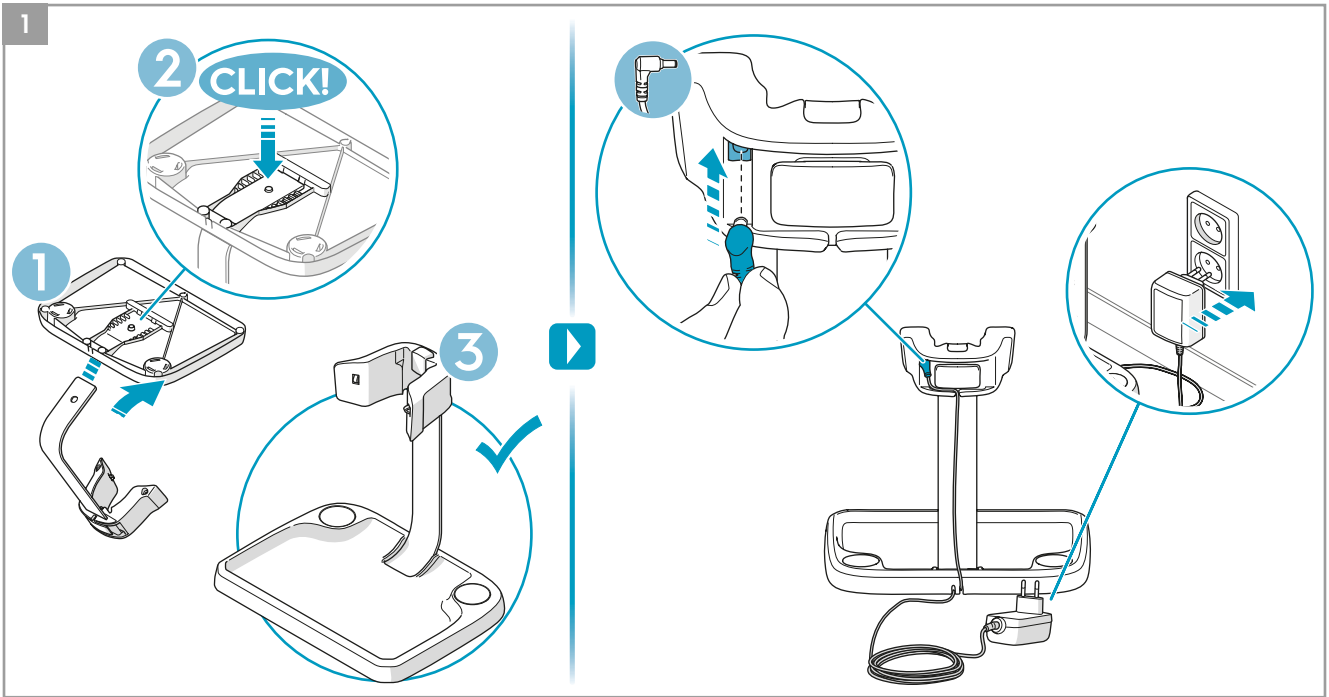

 Evening Rose
 Ref: ESRO
 Part nr: 900167765

 S-fresh 18 Value pack
 Ref: ESVP1
 Part nr: 9001681221

 Brush roll hard floor
 Ref: ESBH9
 Part nr: 9009229460

 Brush roll all-floors & carpet
 Ref: ESBA9
 Part nr: 9009229478