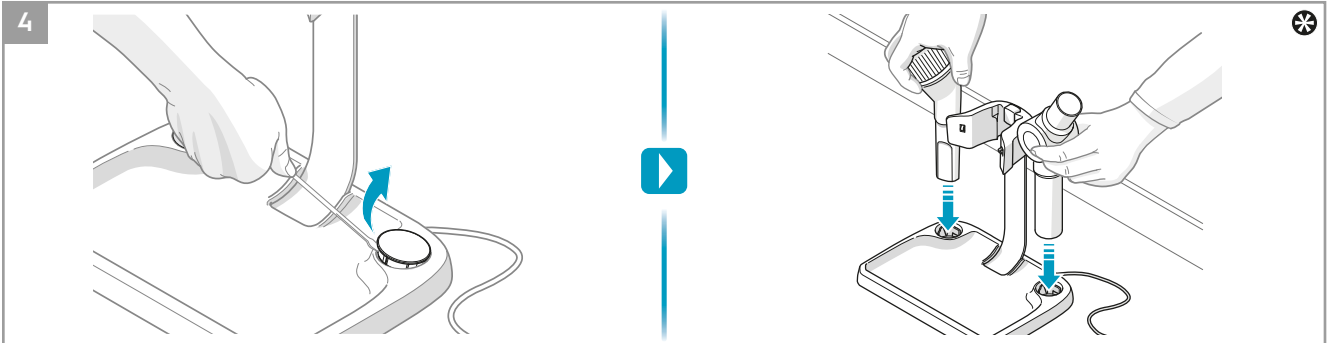

 Evening Rose
 Ref: ESRO
 Part nr: 900167765

 S-fresh 18 Value pack
 Ref: ESVP1
 Part nr: 9001681221

 Brush roll hard floor
 Ref: ESBH9
 Part nr: 9009229460

 Brush roll all-floors & carpet
 Ref: ESBA9
 Part nr: 9009229478