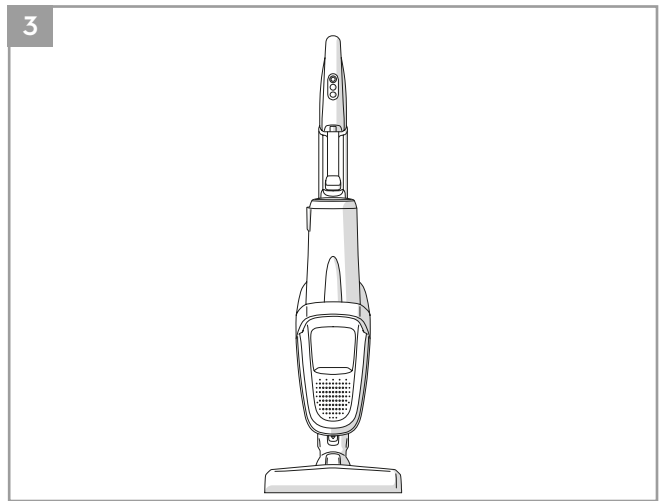

 Evening Rose
 Ref: ESRO
 Part nr: 900167765

 S-fresh 18 Value pack
 Ref: ESVP1
 Part nr: 9001681221

 Brush roll hard floor
 Ref: ESBH9
 Part nr: 9009229460

 Brush roll all-floors & carpet
 Ref: ESBA9
 Part nr: 9009229478