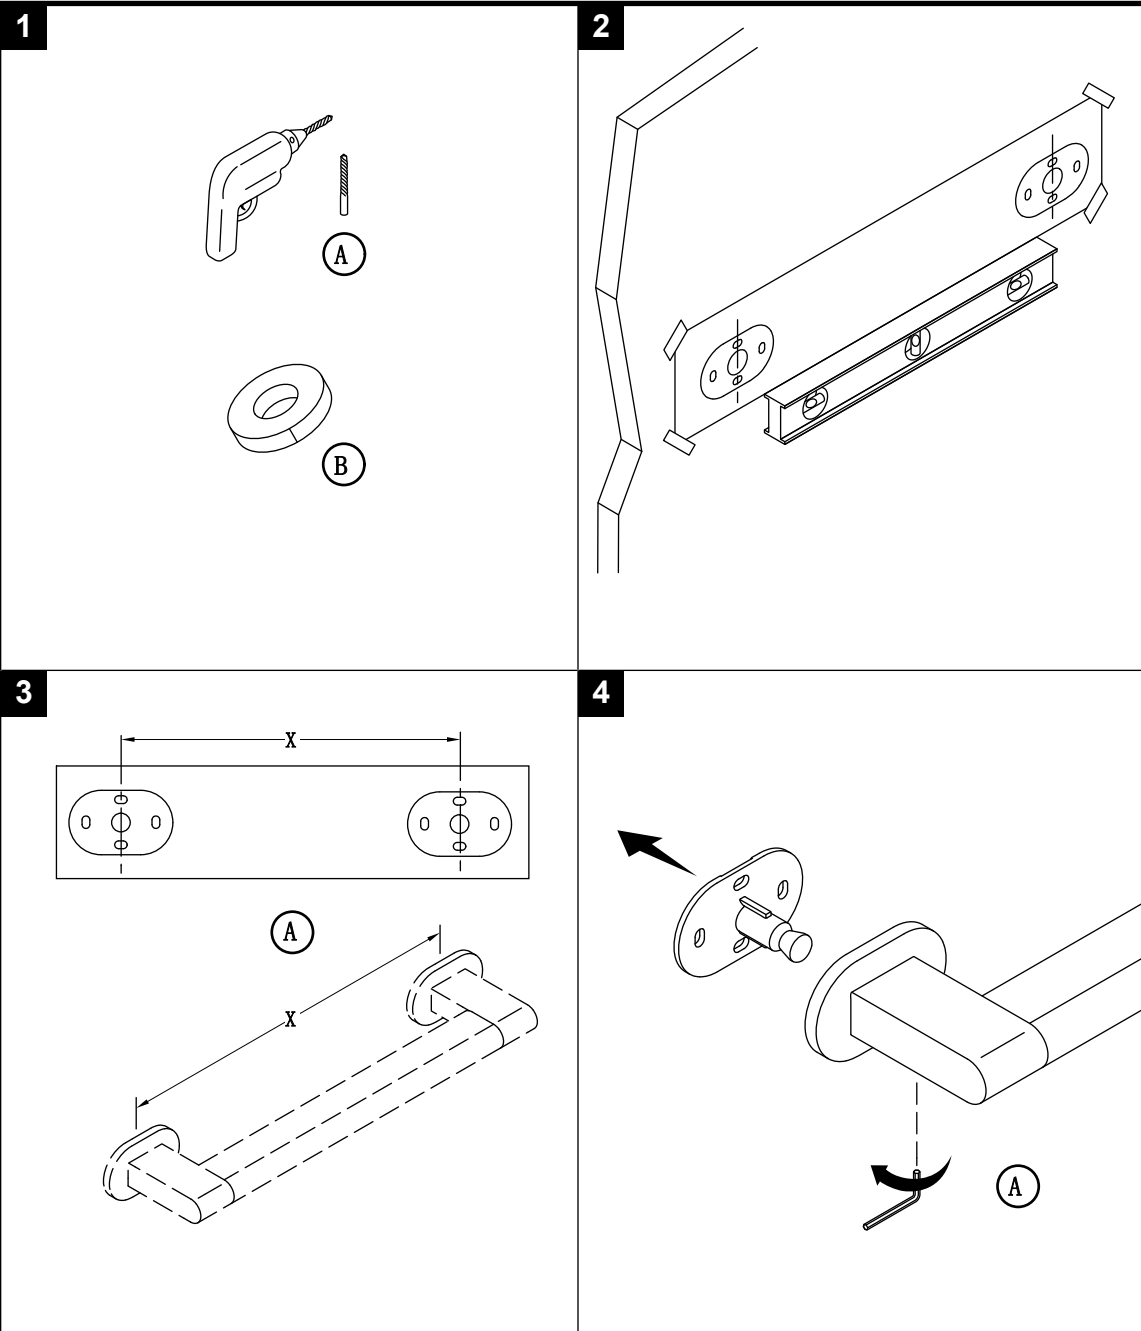

所顯示的產品可能與您的實際產品不同。但安裝步驟仍適用。

1A. 8 mm 鑽頭

1B. 膠帶

3A. 確認模板上的“X”是否與產品尺寸相匹配。

4A. 使用隨附的 2.5 mm 六角扳手鬆開固定螺釘，拆卸牆座。

5A. 在完工牆面鑽 8 mm (5/16") 的安裝孔。

8A. (可選) 驗證托盤與扶手是否匹配。將托盤安裝到環形扶手的上桿或長於托盤的單層扶手上 (僅限扶手水平安裝時)。確保在安裝托盤後扶手仍能提供必要的支撐和安全性。

WARNING: Risk of property damage and personal injury. Damaged electrical wiring can cause electric shock and fire. When drilling into wall, exercise extreme care to avoid any electrical wiring or plumbing that may be located behind the wall.

1A. 8 mm Drill Bit

1586176-T2-A

1B. Masking Tape

3A. Verify that "X" on the template matches your product dimension.

4A. Loosen the setscrew using the provided 2.5 mm hex wrench to remove the wall plate.

5A. Drill 5/16" (8 mm) pilot holes through the finished surface.