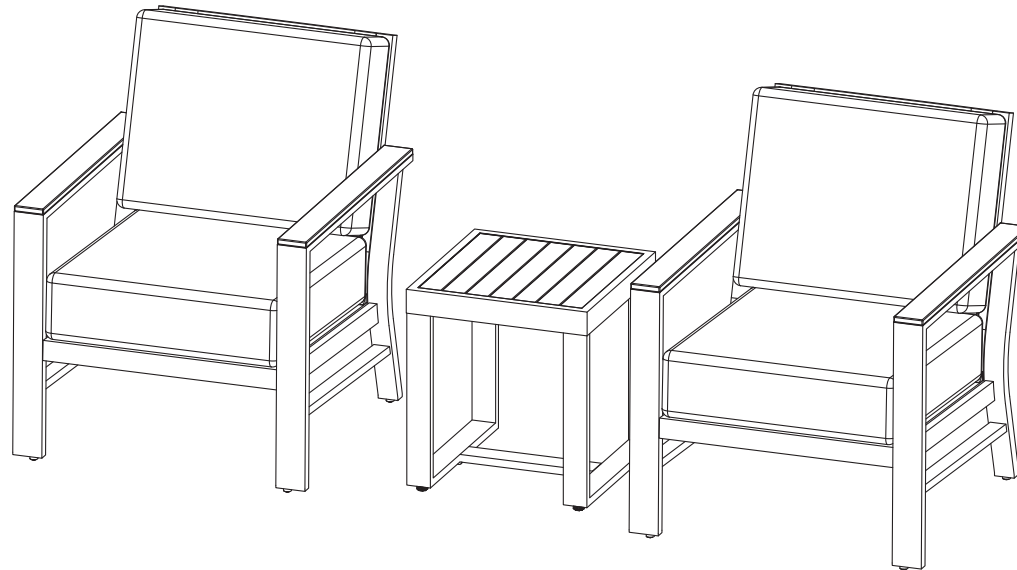

若需保固內容揭露，請寄送電子郵件至service@sunvilla.com 或是連線<https://sunvilla.com>與我們在網路聊天。

3 Piece Deep Seating Set

ITM. / ART. 1713593

IMPORTANT, RETAIN FOR FUTURE REFERENCE: READ CAREFULLY

**THIS ITEM IS INTENDED FOR OUTDOOR DOMESTIC USE ONLY.
NOT FOR COMMERCIAL USE.**