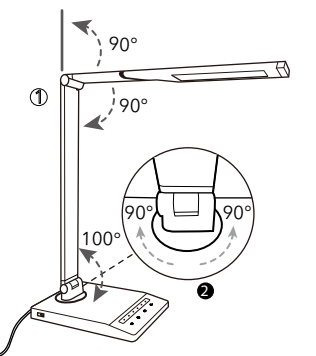

Night Light

Tap the Night Light Button to turn on / off the night light.

Charge Your Devices

Conveniently power your USB devices through the 5V / 1A USB port.

Adjust the Lamp Angle

1. Rotates 90° upwards and downwards
2. Rotates 90° to the left and right