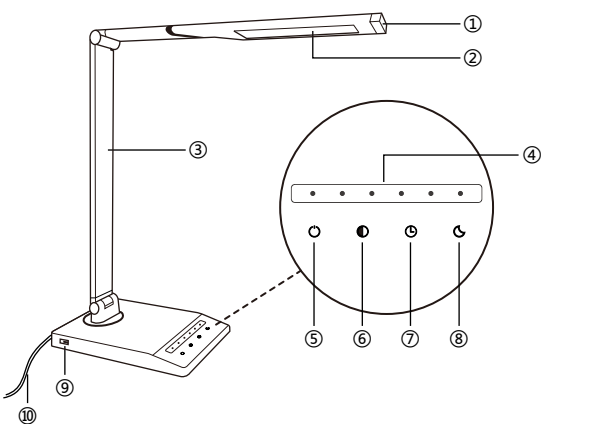

TAOTRONICS

Model (型號) : TT-DL048

ALUMINUM DIMMABLE LED DESK LAMP USER MANUAL

鋁合金可調光 LED 檯燈
用戶手冊

EN

Product Diagram

- | | |
|----------------------|-----------------------------|
| 1. Night Light | 6. Color Temperature Button |
| 2. Lamp Head | 7. Timer Button |
| 3. Lamp Arm | 8. Night Light Button |
| 4. Brightness Slider | 9. USB Charging Port |
| 5. Power Button | 10. Power Port |