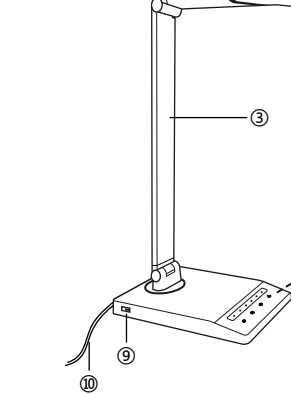

产品图

1. 夜灯	6. 色温按钮
2. 灯头	7. 定时按钮
3. 灯臂	8. 夜灯按钮
4. 亮度滑动条	9. USB充电端口
5. 电源按钮	10. 电源线

包装清单

· 1 x TaoTronics 台灯	· 1 x 抹布
· 1 x 电源适配器	· 1 x 用户手册

使用方式 待机模式

将台灯连接到电源, 台灯自动进入待机模式, 电源按钮指示灯将会亮起。

开灯/关灯

轻按电源按钮即可开灯/关灯。

色温

轻按色温按钮即可循环选择 5 种色温。

亮度调整

轻按亮度滑动条即可调整台灯亮度 (6 档亮度)。

定时自动关灯

轻按定时按钮即可开启 60 分钟后定时关灯。定时指示灯闪烁三下后开始计时。再次轻按即可取消定时设置。

夜灯

轻按夜灯按钮即可打开/关闭夜灯。

TAOTRONICS
www.taotronics.com

E-mail : support@taotronics.com

Manufacturer: Shenzhen Danya Technology Co.,Ltd.
Address: Room 3323, Building C, Galaxy World Phase II, Minle Community, MinZhi Street, Longhua District, Shenzhen, China

制造商: 深圳市丹芽科技有限公司
地址: 深圳市龙华区民治街道民乐社区星河WORLD二期C栋3323

製造商: 深圳市丹芽科技有限公司
地址: 深圳市龍華區民治街道民樂社區星河WORLD二期C棟3323

進口商: 好市多股份有限公司
地址: 高雄市前鎮區中華五路656號

Distributor: Chosen Trading (HongKong) Co., Ltd
Address: 81 Carnarvon St. Silverwater NSW 2128
Tel: +61-2-96486268

Learn more about the EU Declaration of Conformity:
<https://www.taotronics.com/downloads-TT-DL048-CE-Cert.html>