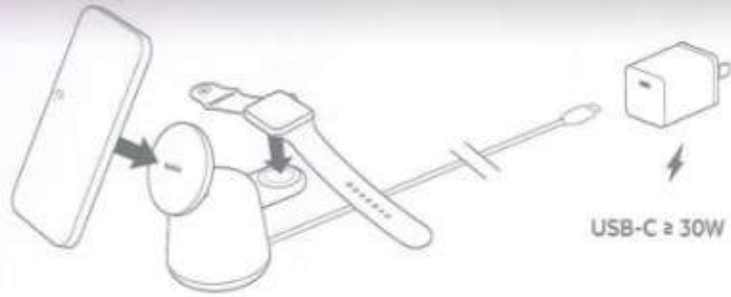

belkin

BoostCharge Pro  
2-in-1 Wireless Charging Dock with MagSafe  
Wireless charging. 2-in-1. Like. MagSafe.

BoostCharge Pro  
Wireless charging dock

USB-C ≥ 30W

© 2021 Belkin Inc. All rights reserved.